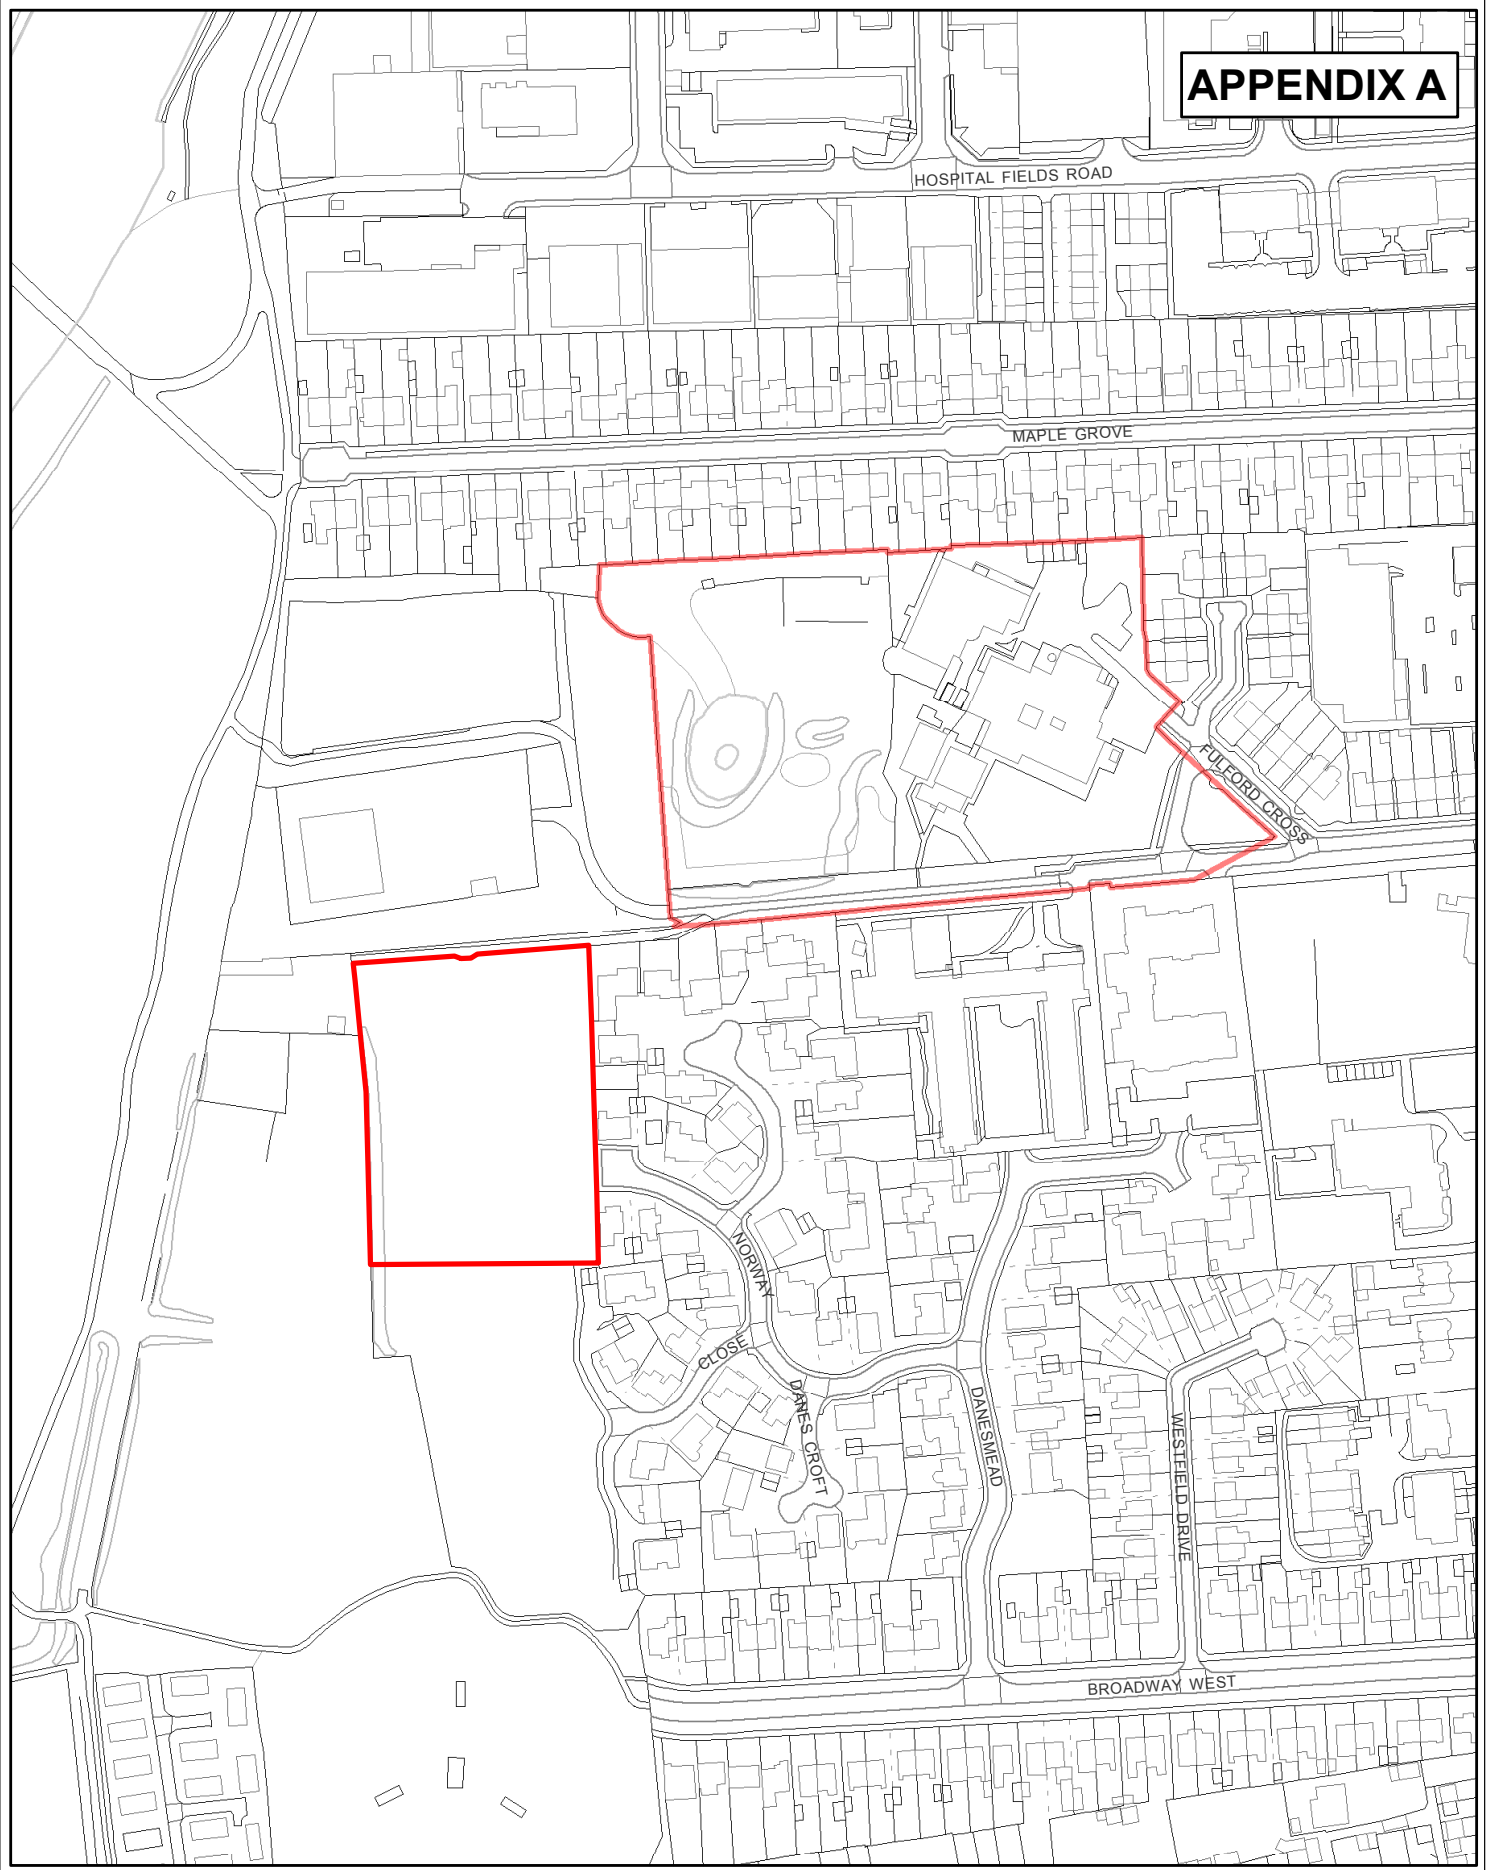

APPENDIX A

**Asset & Property
Management**

E00507 Danesgate & E00556 Detached Playing Field

SCALE 1:2,500

DRAWN BY: CC

DATE: 13/08/2019

Originating Group:

Asset & Property Management

Drawing No.

E00507_2

Reproduced from the Ordnance Survey with the permission of the Controller of Her Majesty's Stationery Office © Crown copyright.
Unauthorised reproduction infringes Crown copyright and may lead to prosecution or civil proceedings.
City of York Council 100020818